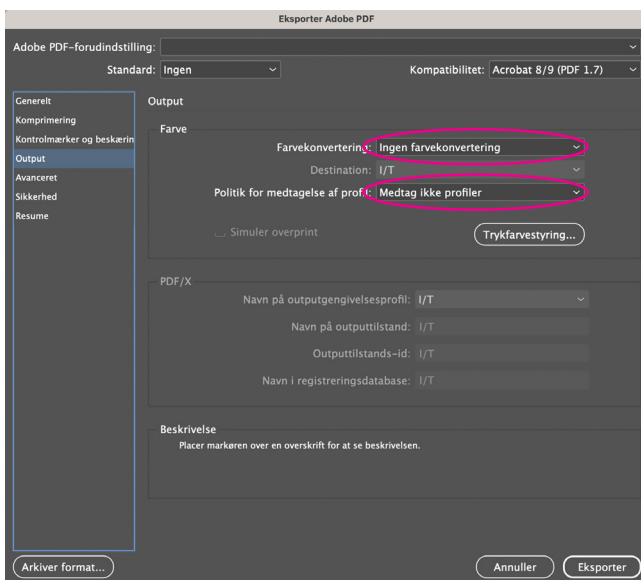

# PDF FOR PRINTING (SMALL FORMATS)

- Please note that images must have a minimum resolution of **300ppi at 100%**.
- REMEMBER to convert images and graphics to **CMYK**.
- REMEMBER to drag the graphic **3 mm beyond cropping**.

- Export in **300ppi**.

- Set **cut marks** and **3 mm bleed**.

- Select **"No color conversion"**.
- Select **"Do not include profiles"**.